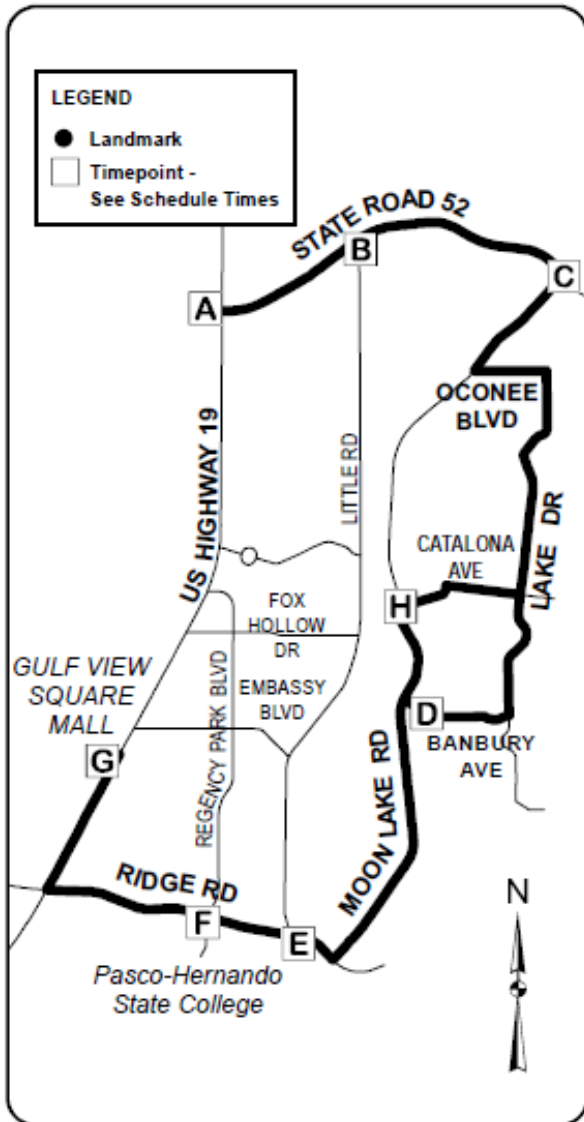

Moon Lake ROUTE 16

MAP FOR INFORMATIONAL PURPOSES ONLY AND IS NOT TO SCALE. ACTUAL DISTANCE BETWEEN TIME POINTS MAY BE GREATER THAN IT APPEARS.

SOUTHBOUND							NORTHBOUND						
Depart							Arrive						
A	B	C	D	E	F	G	G	F	E	H	C	B	A
U.S. 19 & FL 52	FL 52 & Little Rd	FL 52 & Moon Lake Rd	Banbury Ave & Moon Lake Rd	PHSC West Campus	Ridge Rd & Regency Park Blvd	Gulf View Square Mall	Gulf View Square Mall	Ridge Rd & Regency Park Blvd	PHSC West Campus	Havana Ave & Moon Lake Rd	FL 52 & Moon Lake Rd	FL 52 & Little Rd	U.S. 19 & FL 52
5:00 AM	5:05 AM	5:13 AM	5:22 AM	5:31 AM	5:40 AM	5:48 AM	6:00 AM	6:07 AM	6:17 AM	6:26 AM	6:35 AM	6:43 AM	6:49 AM
6:00 AM	6:05 AM	6:13 AM	6:22 AM	6:31 AM	6:40 AM	6:48 AM	7:00 AM	7:07 AM	7:17 AM	7:26 AM	7:35 AM	7:43 AM	7:49 AM
7:00 AM	7:05 AM	7:13 AM	7:22 AM	7:31 AM	7:40 AM	7:48 AM	8:00 AM	8:07 AM	8:17 AM	8:26 AM	8:35 AM	8:43 AM	8:49 AM
8:00 AM	8:05 AM	8:13 AM	8:22 AM	8:31 AM	8:40 AM	8:48 AM	9:00 AM	9:07 AM	9:17 AM	9:26 AM	9:35 AM	9:43 AM	9:49 AM
9:00 AM	9:05 AM	9:13 AM	9:22 AM	9:31 AM	9:40 AM	9:48 AM	10:00 AM	10:07 AM	10:17 AM	10:26 AM	10:35 AM	10:43 AM	10:49 AM
10:00 AM	10:05 AM	10:13 AM	10:22 AM	10:31 AM	10:40 AM	10:48 AM	11:00 AM	11:07 AM	11:17 AM	11:26 AM	11:35 AM	11:43 AM	11:49 AM
11:00 AM	11:05 AM	11:13 AM	11:22 AM	11:31 AM	11:40 AM	11:48 AM	12:00 PM	12:07 PM	12:17 PM	12:26 PM	12:35 PM	12:43 PM	12:49 PM
12:00 PM	12:05 PM	12:13 PM	12:22 PM	12:31 PM	12:40 PM	12:48 PM	1:00 PM	1:07 PM	1:17 PM	1:26 PM	1:35 PM	1:43 PM	1:49 PM
1:00 PM	1:05 PM	1:13 PM	1:22 PM	1:31 PM	1:40 PM	1:48 PM	2:00 PM	2:07 PM	2:17 PM	2:26 PM	2:35 PM	2:43 PM	2:49 PM
2:00 PM	2:05 PM	2:13 PM	2:22 PM	2:31 PM	2:40 PM	2:48 PM	3:00 PM	3:07 PM	3:17 PM	3:26 PM	3:35 PM	3:43 PM	3:49 PM
3:00 PM	3:05 PM	3:13 PM	3:22 PM	3:31 PM	3:40 PM	3:48 PM	4:00 PM	4:07 PM	4:17 PM	4:26 PM	4:35 PM	4:43 PM	4:49 PM
4:00 PM	4:05 PM	4:13 PM	4:22 PM	4:31 PM	4:40 PM	4:48 PM	5:00 PM	5:07 PM	5:17 PM	5:26 PM	5:35 PM	5:43 PM	5:49 PM
5:00 PM	5:05 PM	5:13 PM	5:22 PM	5:31 PM	5:40 PM	5:48 PM	6:00 PM	6:07 PM	6:17 PM	6:26 PM	6:35 PM	6:43 PM	6:49 PM
6:00 PM	6:05 PM	6:13 PM	6:22 PM	6:31 PM	6:40 PM	6:48 PM	7:00 PM	7:07 PM	7:17 PM	7:26 PM	7:35 PM	7:43 PM	7:49 PM
7:00 PM	7:05 PM	7:13 PM	7:22 PM	7:31 PM	7:40 PM	7:48 PM							

*Shaded area indicates Saturday / Holiday service hours.

ADDITIONAL STOPS ARE LOCATED BETWEEN TIME POINTS WHERE YOU CAN GET ON AND OFF THE BUS.