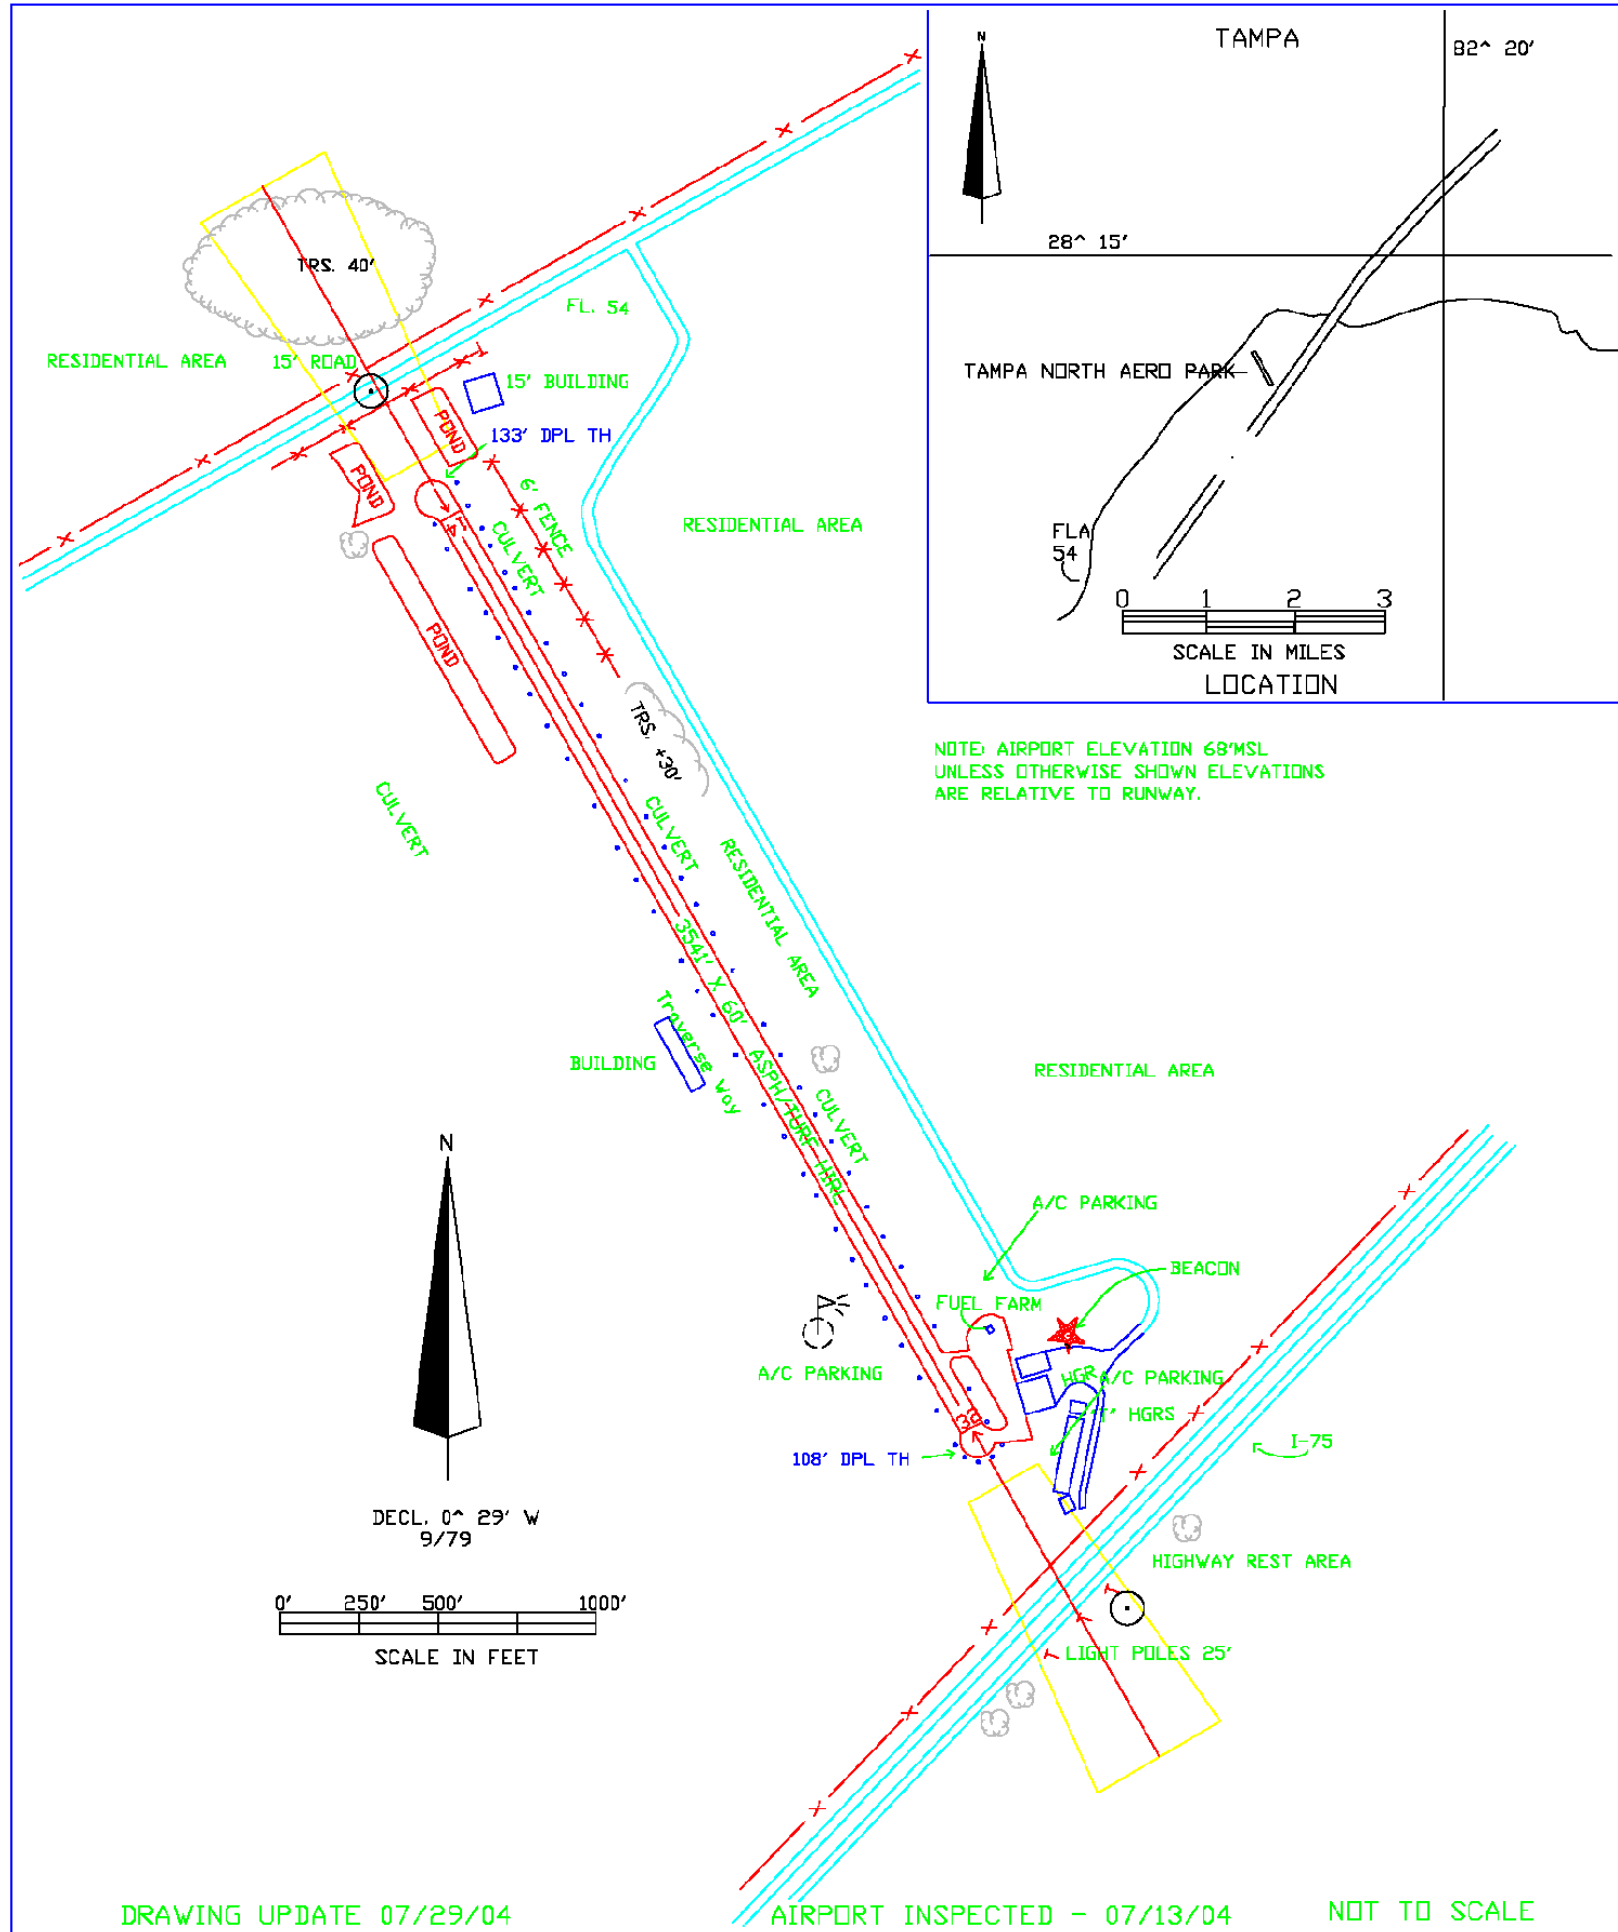

AIRPT. NAME-TAMPA NORTH AERO PARK (X39) ELEVATION 68 FT. ACREAGE - 30 SITE NO. - 3515.*A

NOTE: AIRPORT ELEVATION 68' MSL
UNLESS OTHERWISE SHOWN ELEVATIONS
ARE RELATIVE TO RUNWAY.

DRAWING UPDATE 07/29/04

AIRPORT INSPECTED - 07/13/04

NOT TO SCALE

THE COMPREHENSIVE PLAN
OF UNINCORPORATED
PASCO COUNTY

MAP 7-11
EXISTING AIRPORT FACILITIES
WITH CLEAR ZONES AND
OBSTRUCTIONS
TAMPA NORTH AERO PARK

Pasco GIS | 03.03.09 | JMH