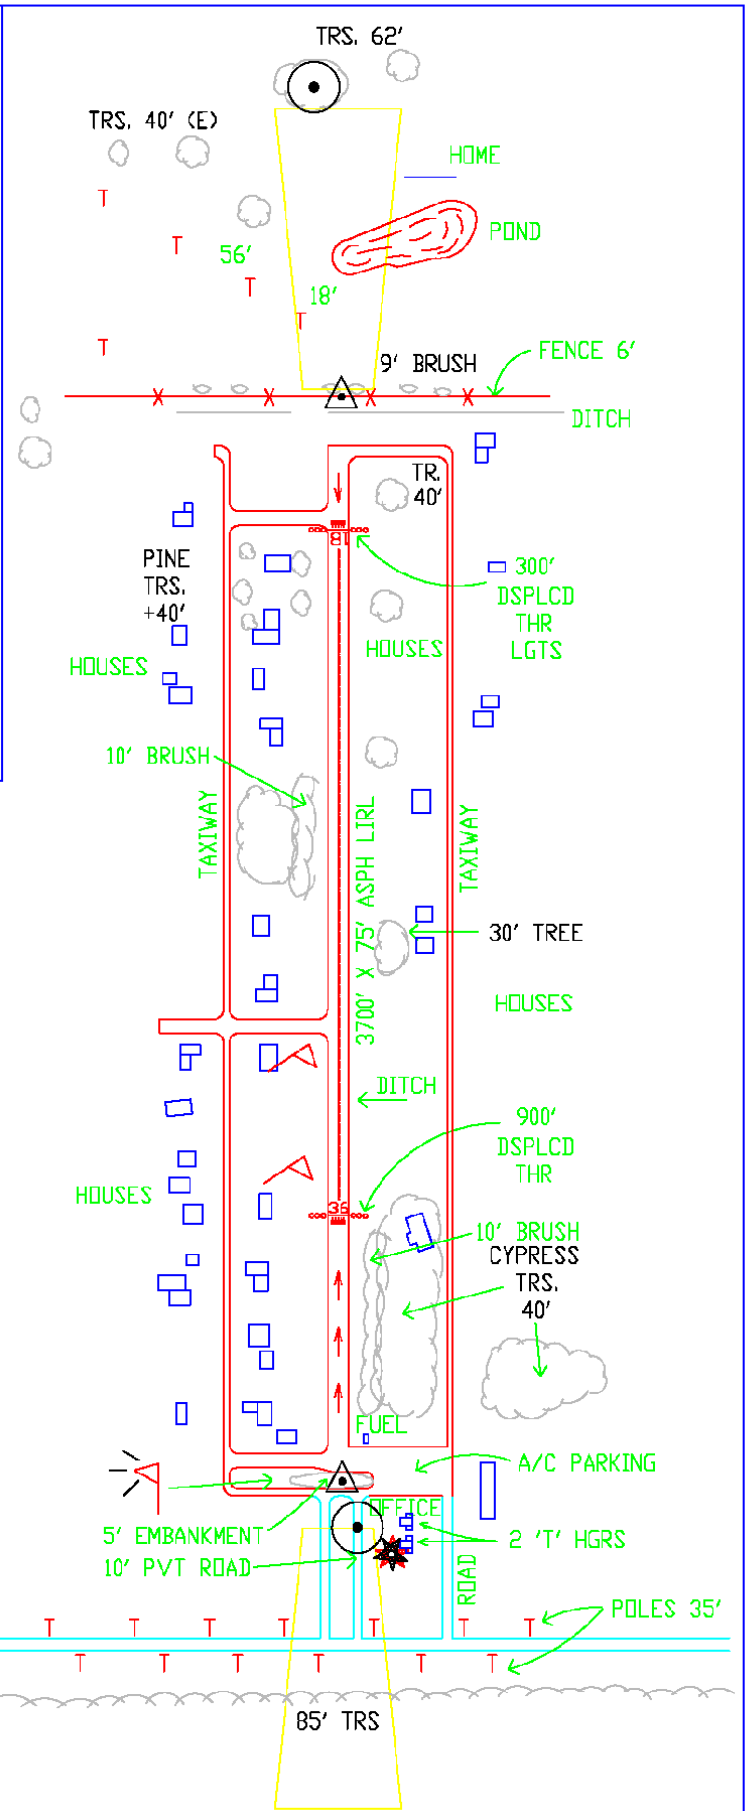

ARPT. NAME - PILOT COUNTRY (X05)

GADD - ACREAGE - 27 SITE NO. - 3083.01*A

LOCATION

AIRPORT ELEVATION 80 FT.

DRAWING UPDATE - 01/22/04

AIRPORT INSPECTED - 12/09/03

NOT TO SCALE

THE COMPREHENSIVE PLAN OF UNINCORPORATED PASCO COUNTY

MAP 7-10
EXISTING AIRPORT FACILITIES WITH CLEAR ZONES AND OBSTRUCTIONS
PILOT COUNTRY AIRPORT

Pasco GIS | 03.03.09 | JMH